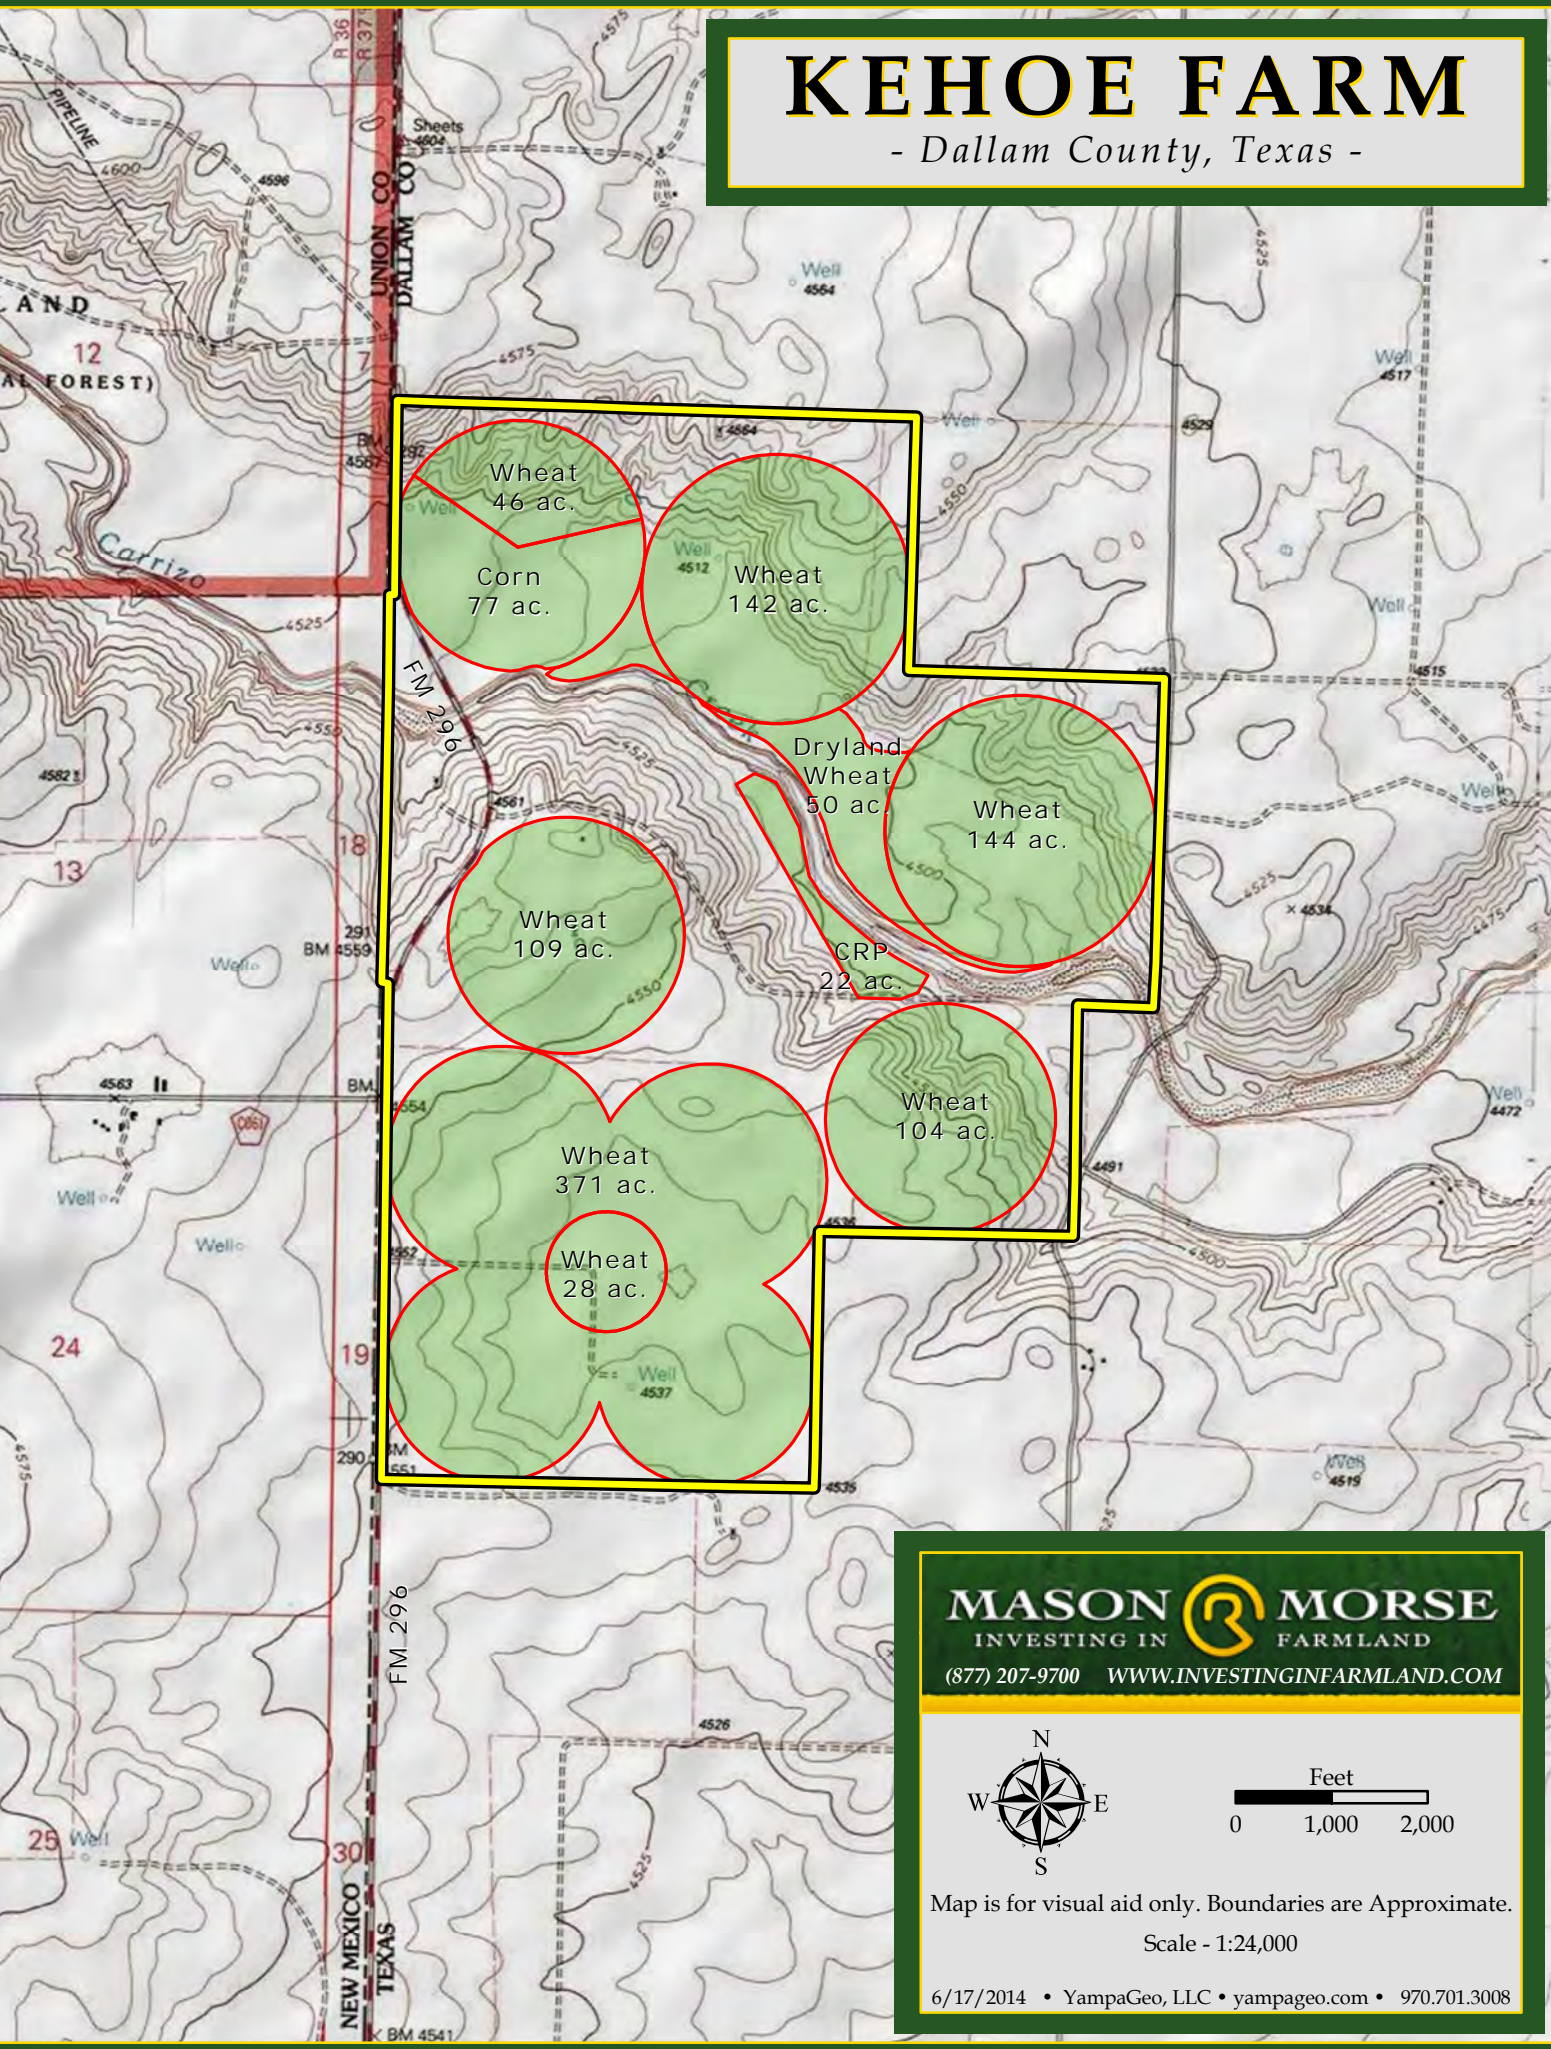

# KEHOE FARM

- Dallam County, Texas -

**MASON MORSE**  
INVESTING IN FARMLAND  
(877) 207-9700 [WWW.INVESTINGINFARMLAND.COM](http://WWW.INVESTINGINFARMLAND.COM)

Map is for visual aid only. Boundaries are Approximate.  
Scale - 1:24,000