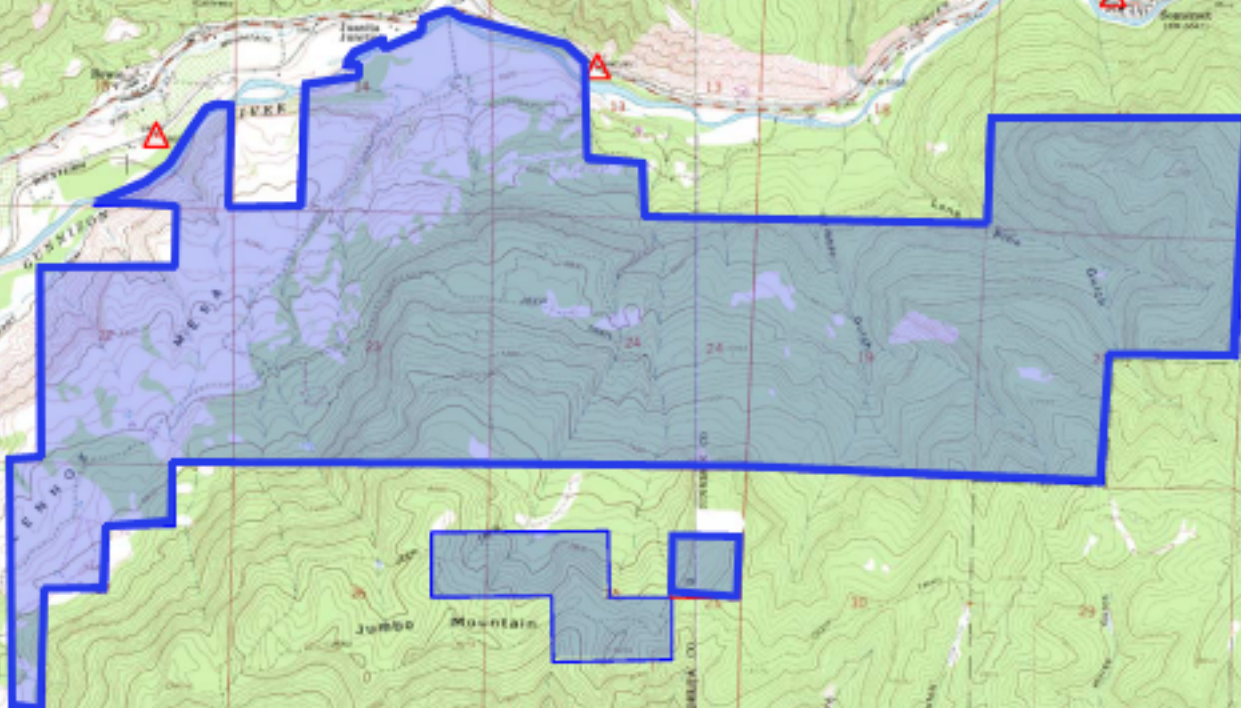

107° 32' 00.00" W

107° 30' 00.00" W

107° 28' 00.00" W

038° 56' 00.00" N

038° 56' 00.00" N

038° 54' 00.00" N

038° 54' 00.00" N

038° 52' 00.00" N

038° 52' 00.00" N

Lazy H Ranch Paonia, Colorado

MASON MORSE
RANCH COMPANY

This map is for visual aid only. Accuracy is not guaranteed

107° 32' 00.00" W

107° 30' 00.00" W

107° 28' 00.00" W